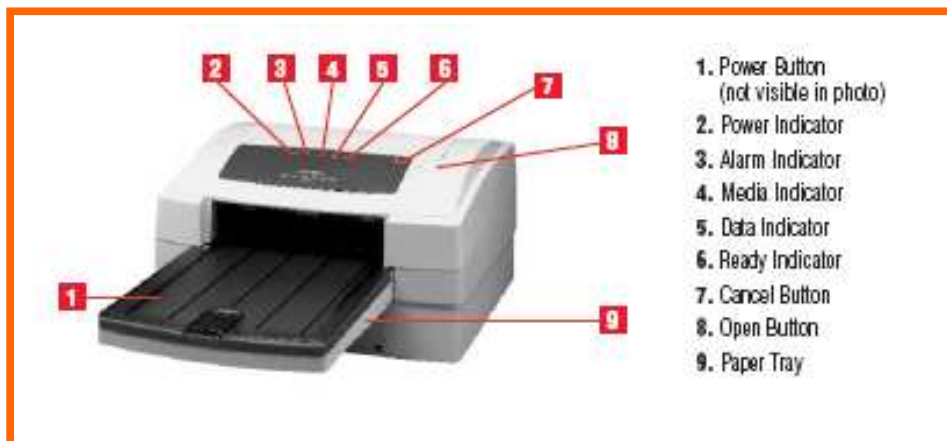

Dot Density 314 dpi
 Resolution 3134 x 2508 dot maximum/A4 size; 3762 x 2508/Letter long size
 Printable Colors 16.7 million colors (continuous tone)
 Interface USB 1.1
MEMORY 24 MB Standard
OPTIONAL MEDIA
 Part Number Paper Size Number of Prints Usage
 CK3020L4P 8.3 x 11.7" 50 sheets Surface-laminated color print (glossy)
 CK3020LL4P 8.5 x 14.0" 50 sheets Surface-laminated color print (glossy)
SIZE PAPER SIZE IMAGE SIZE
 A4 8.3 x 11.7" (210 x 297 mm) 8.0 x 10.0" (203 x 254 mm)
 Letter Long 8.5 x 14.0" (216 x 356 mm) 8.0 x 12.0" (203 x 305 mm)
PRINTING SPEED A4 Approx. 77 sec/sheet (glossy); approx. 90 sec/sheet (matt)
 Letter Long Size Approx. 90 sec/sheet (glossy); approx. 103 sec/sheet (matt)
PHYSICAL Voltage AC 100-120V, 60 Hz
 Power Consumption Approx. 2.9A at printing; 0.35A (standby)
 Dimensions (W x D x H) 15.82 x 9.1 x 14.9" (402 x 231 x 378 mm) Dimensions are without paper tray
 Weight 30.8 lbs. (14 kg.)
ACCESSORIES Power cord, ink cassette, paper tray, CD-ROM, quick set-up guide