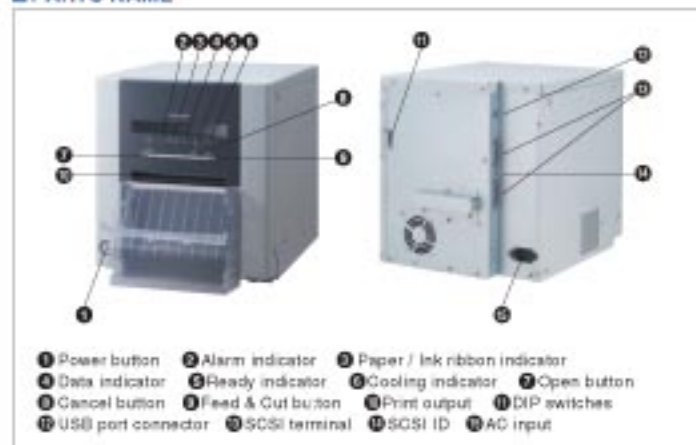

■ PARTS NAME