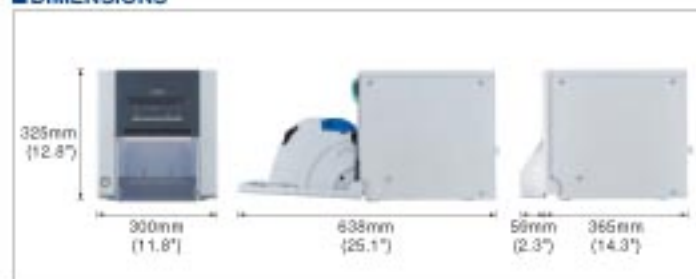

■ DIMENSIONS

MITSUBISHI ELECTRIC EUROPE

AVI Technologies Limited
R/o 24 Ramsden Road
London N11 3JE
United Kingdom

Tel: +44 (0)20 8368 7000
E: info@avionline.com
W: www.avisolutions.co.uk

NOTICE
New publication, effective March 2004.
Specifications subject to change without notice.