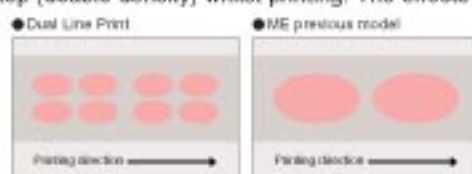

## Dual Line Technology: Smoother and Sharper Picture Quality

### Equipped with Newly Developed Dual Line Heads

Dual line heads are newly adopted on this printer to improve head resolution. Compared to the previous model, printing occurs on two head elements for each dot. This results in stunning images, with even greater detail and texture.

### Newly Developed Dual Line Print

This printer features dual line print, feeding the vertical movement of the paper at double step (double density) whilst printing. The effects include a dramatic reduction in image blurring.