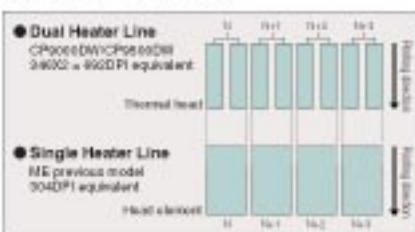

## Dual Line Technology: Smoother and Sharper Picture Quality

### Equipped with Newly Developed Dual Line Heads

Dual line heads are newly adopted on this printer to improve head resolution. Compared to the previous model, printing occurs on two head elements for each dot. This results in stunning images, with even greater detail and texture.

## ■ SPECIFICATIONS

Model	CP9000DW	CP9500DW
Paper size capacity	89×127mm (3.5×5")	680sheet
	102×152mm (4×6")	600sheet
	127×178mm (5×7")	350sheet
	152×229mm (6×9")	270sheet
Head Resolution	348DPI	
Print Time *	9×13	approx.20sec
	10×15	approx.23sec
	13×18	approx.31sec
	15×23	approx.41sec
Interface	USB2.0 (High Speed), SCSI	
Dimensions(mm)	300(W)×365(D)×325(H) (11.8×14.3×12.8")	
Weight (printer)	17kg	
Power Supply	120V AC 50/60Hz, 220-240V AC 50/60Hz	
Power Consumption	2.0A (120V AC 50/60Hz), 1.1A (220-240V AC 50/60Hz)during printing	
	0.4A (120V AC 50/60Hz), 2.0A (220-240V AC 50/60Hz)when not printing	